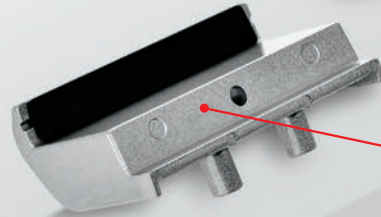

1021N

DOUBLE WORKSHOP VISE

ADAPTERS
FOR SKI BASE TUNING
(4 pcs.)

ADAPTER FOR WIDE SKIS
(1 pc.)