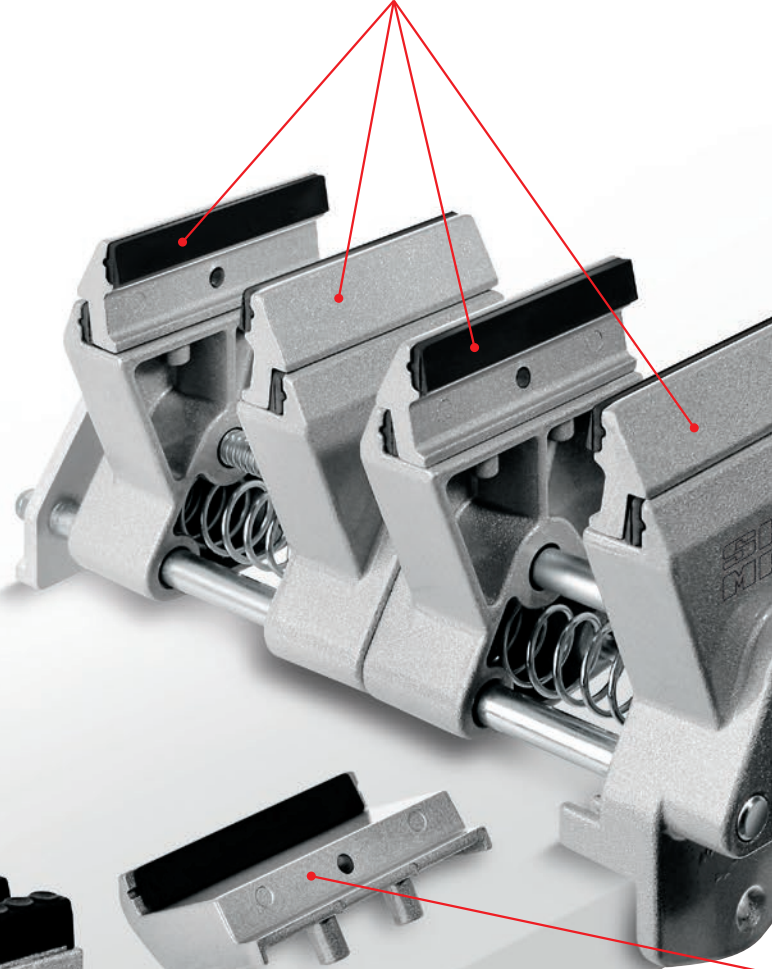

1021N

DOUBLE WORKSHOP VISE

ADAPTERS
FOR SKI BASE TUNING
(4 pcs.)

ADAPTER FOR WIDE SKIS
(1 pc.)