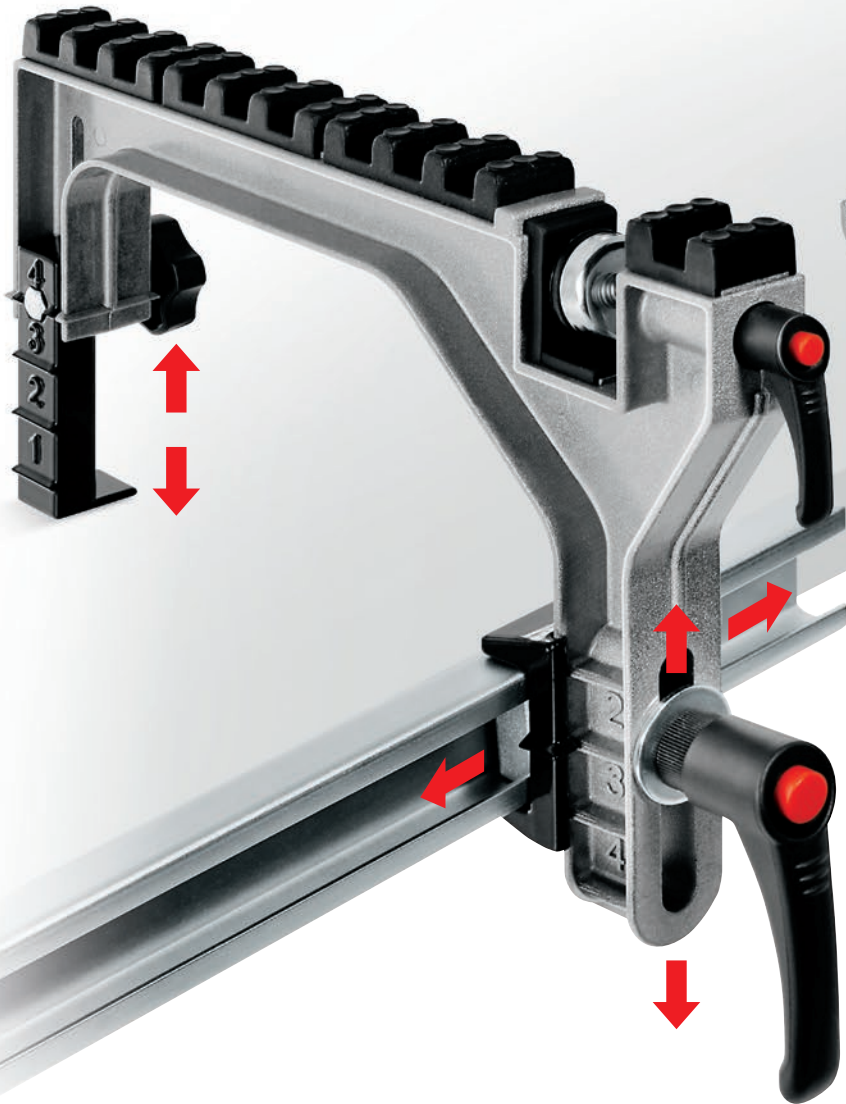

1021N

DOUBLE WORKSHOP VISE

ADAPTERS
FOR SKI BASE TUNING
(4 pcs.)

ADAPTER FOR WIDE SKIS
(1 pc.)