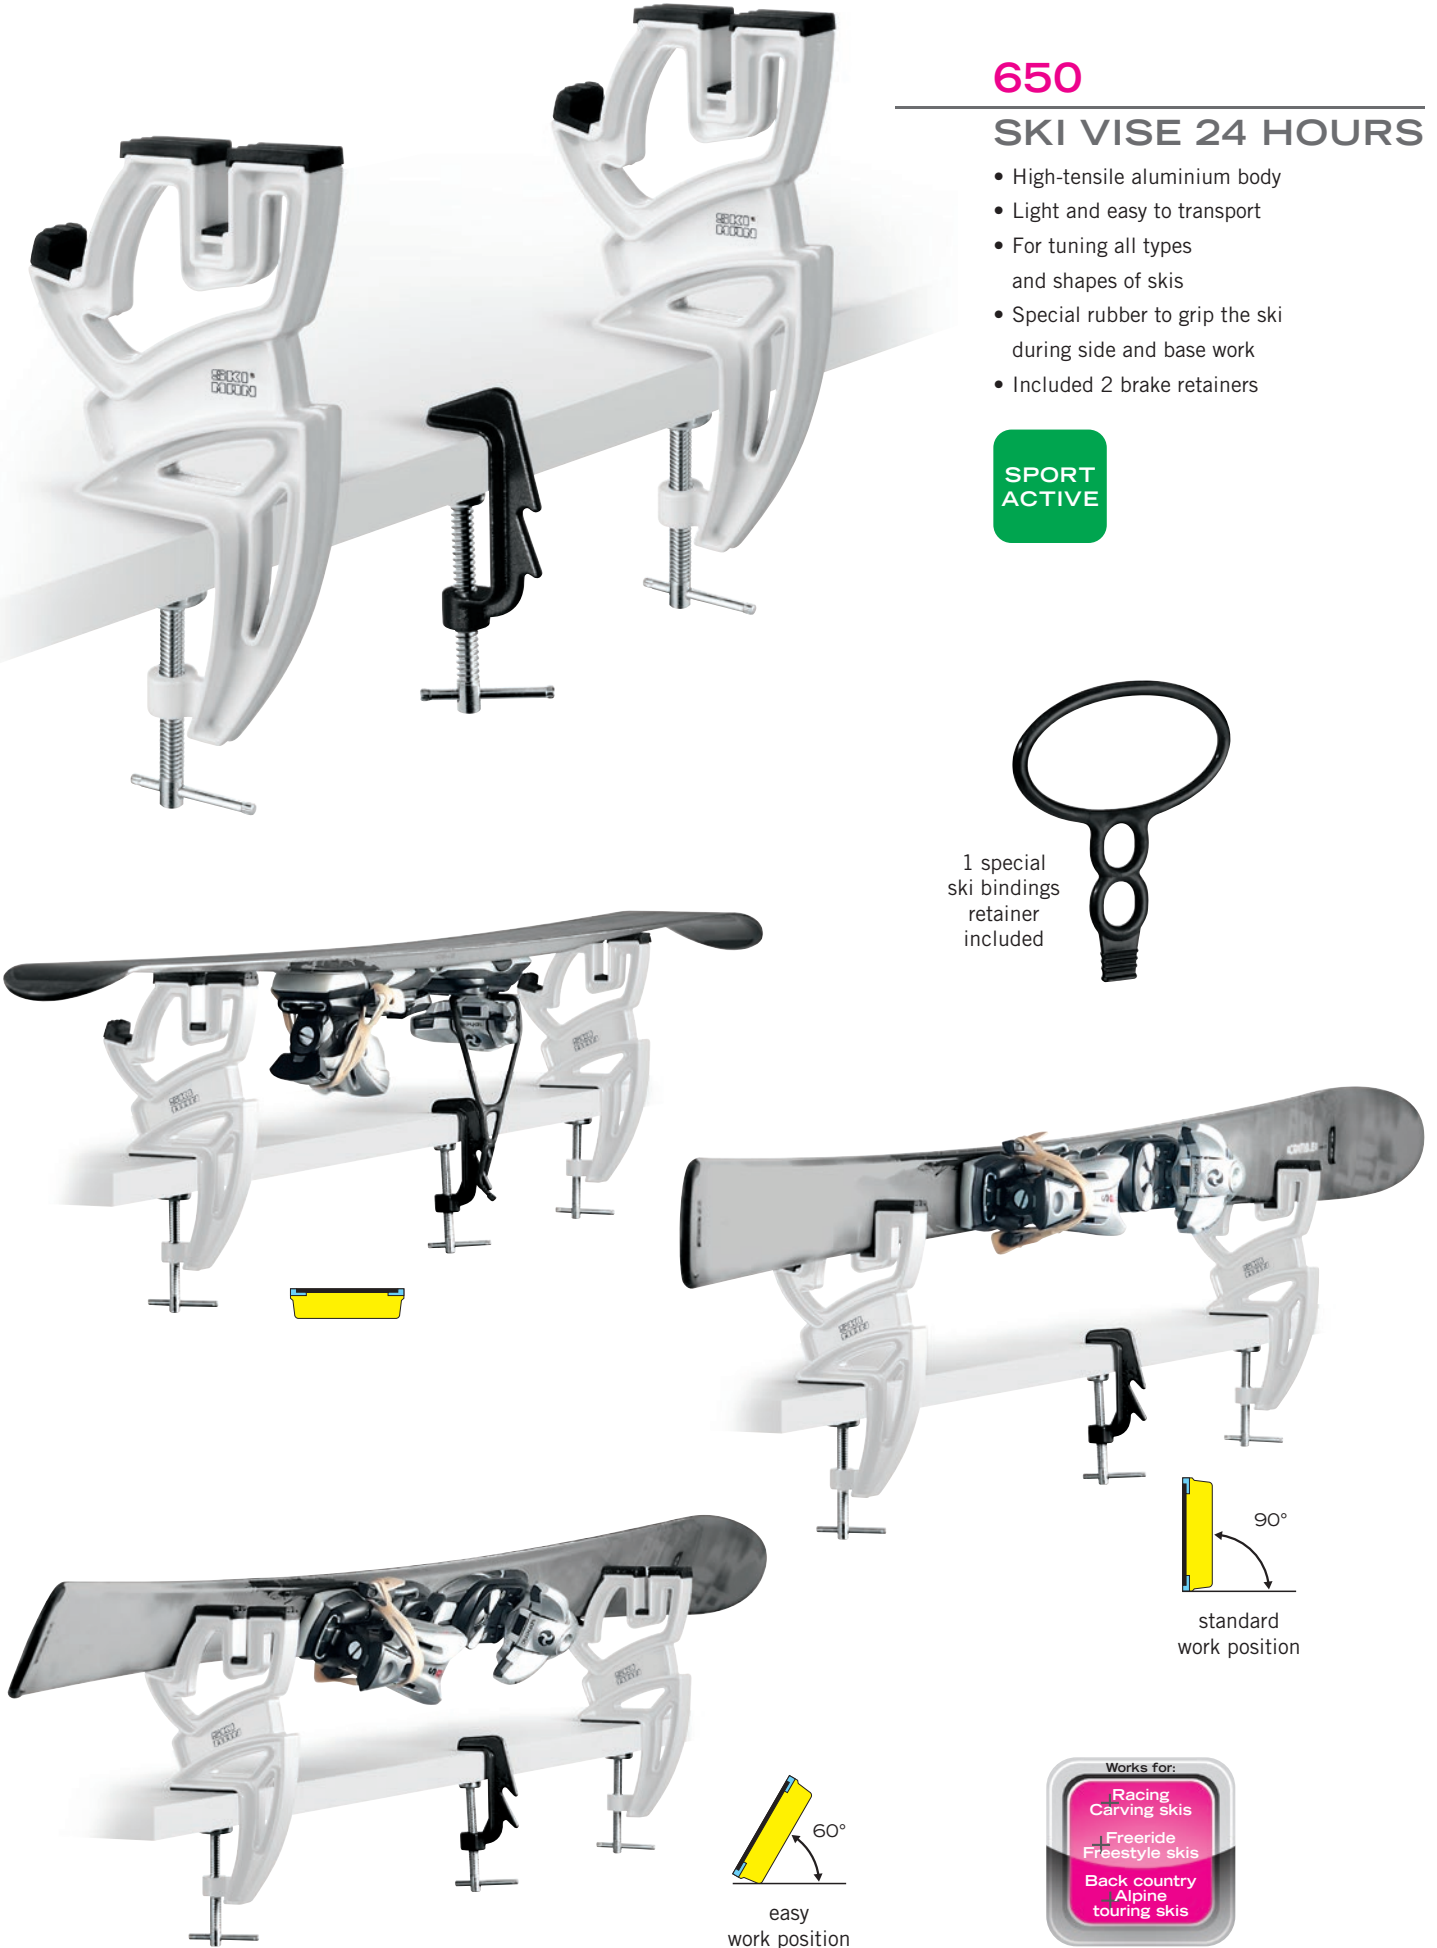

650

## SKI VISE 24 HOURS

- High-tensile aluminium body
- Light and easy to transport
- For tuning all types and shapes of skis
- Special rubber to grip the ski during side and base work
- Included 2 brake retainers

SPORT ACTIVE

1 special ski bindings retainer included

Works for:

- Racing Carving skis
- Freeride Freestyle skis
- Back country Alpine touring skis