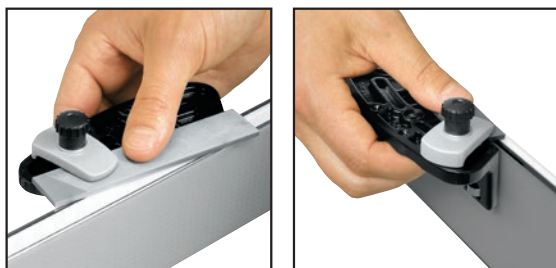

SIDE EDGE FILE GUIDE ALUMINIUM

3060	90°
3061	89°
3062	88°
3063	87°
3064	86°

- Designed to eject metal filings
- Fits any files, stones or diamonds
- For ski and snowboard
- Use with **3090** PRO CLAMP or **3091** RACING CLAMP

RACING GUIDE PLUS

3040	90°
3041	89°
3042	88°
3043	87°
3044	86°

- Side edge file guide with clamp included
- Designed to eject metal filings
- Fits any files, stones or diamonds
- For ski and snowboard