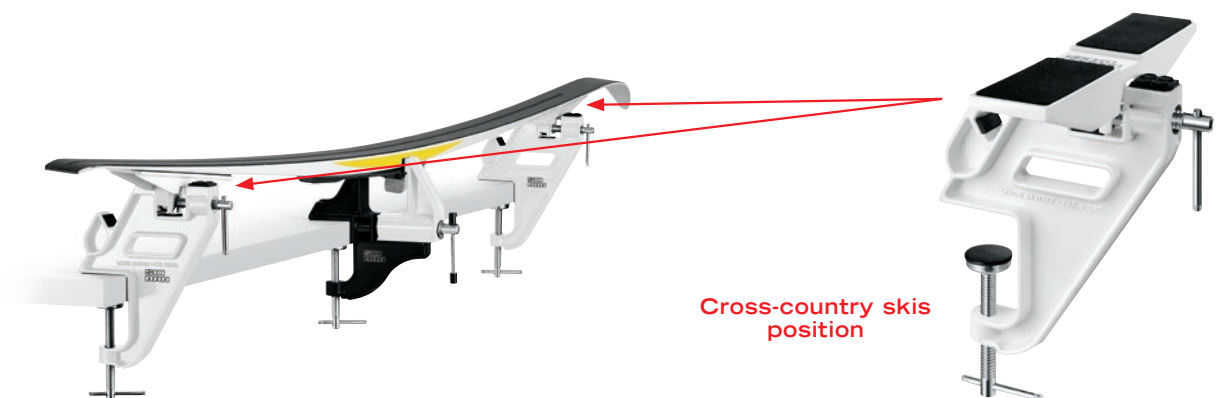

for CROSS-COUNTRY SKIS

(Used with Art. 691)

Cross-country skis position