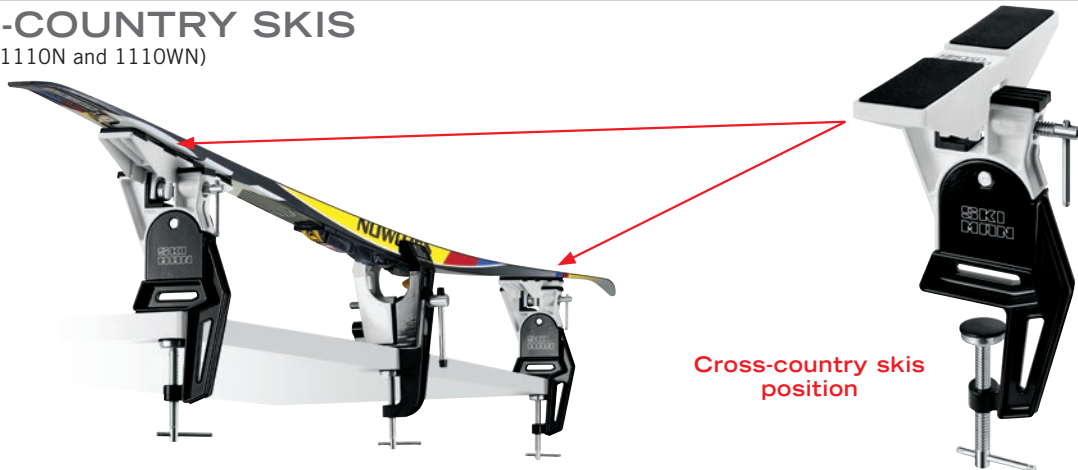

for CROSS-COUNTRY SKIS

(Used with Art. 1070N, 1110N and 1110WN)

Cross-country skis position