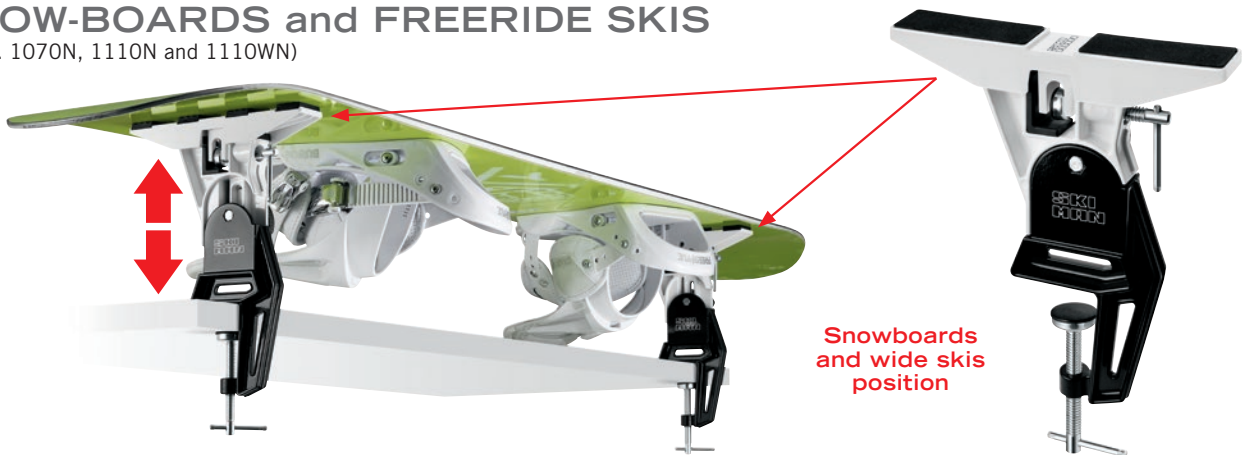

for SNOW-BOARDS and FREERIDE SKIS

(Used with Art. 1070N, 1110N and 1110WN)

Snowboards and wide skis position