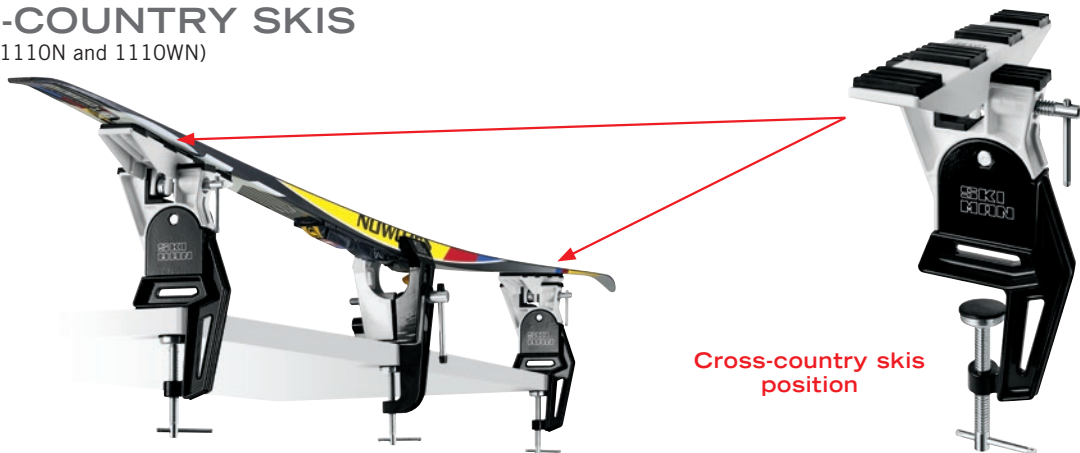

for CROSS-COUNTRY SKIS

(Used with Art. 1070N, 1110N and 1110WN)

Cross-country skis position