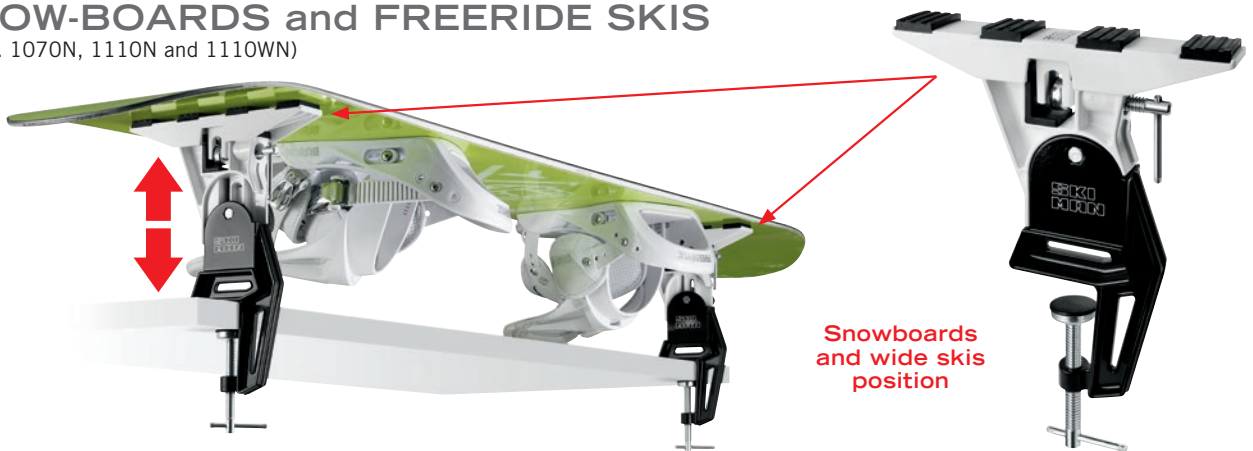

for SNOW-BOARDS and FREERIDE SKIS

(Used with Art. 1070N, 1110N and 1110WN)

Snowboards and wide skis position