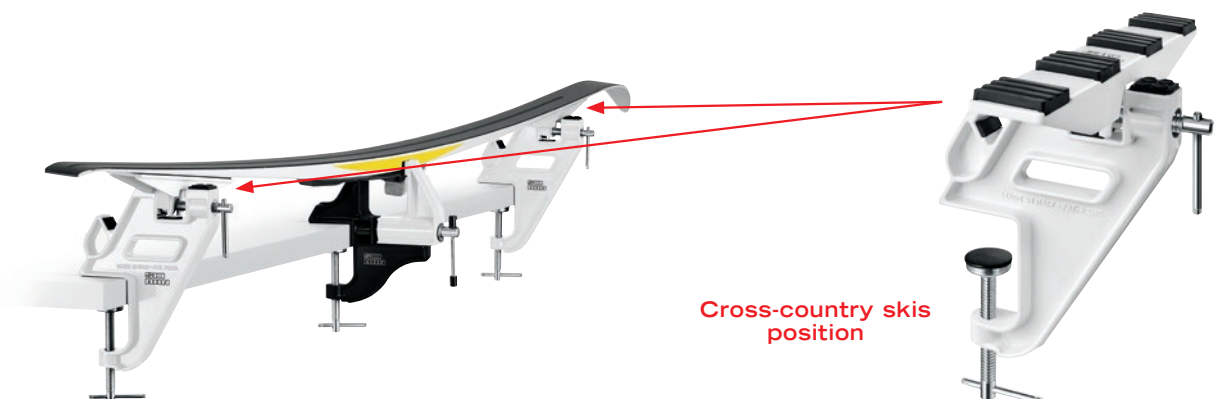

for CROSS-COUNTRY SKIS

(Used with Art. 691)

Cross-country skis position