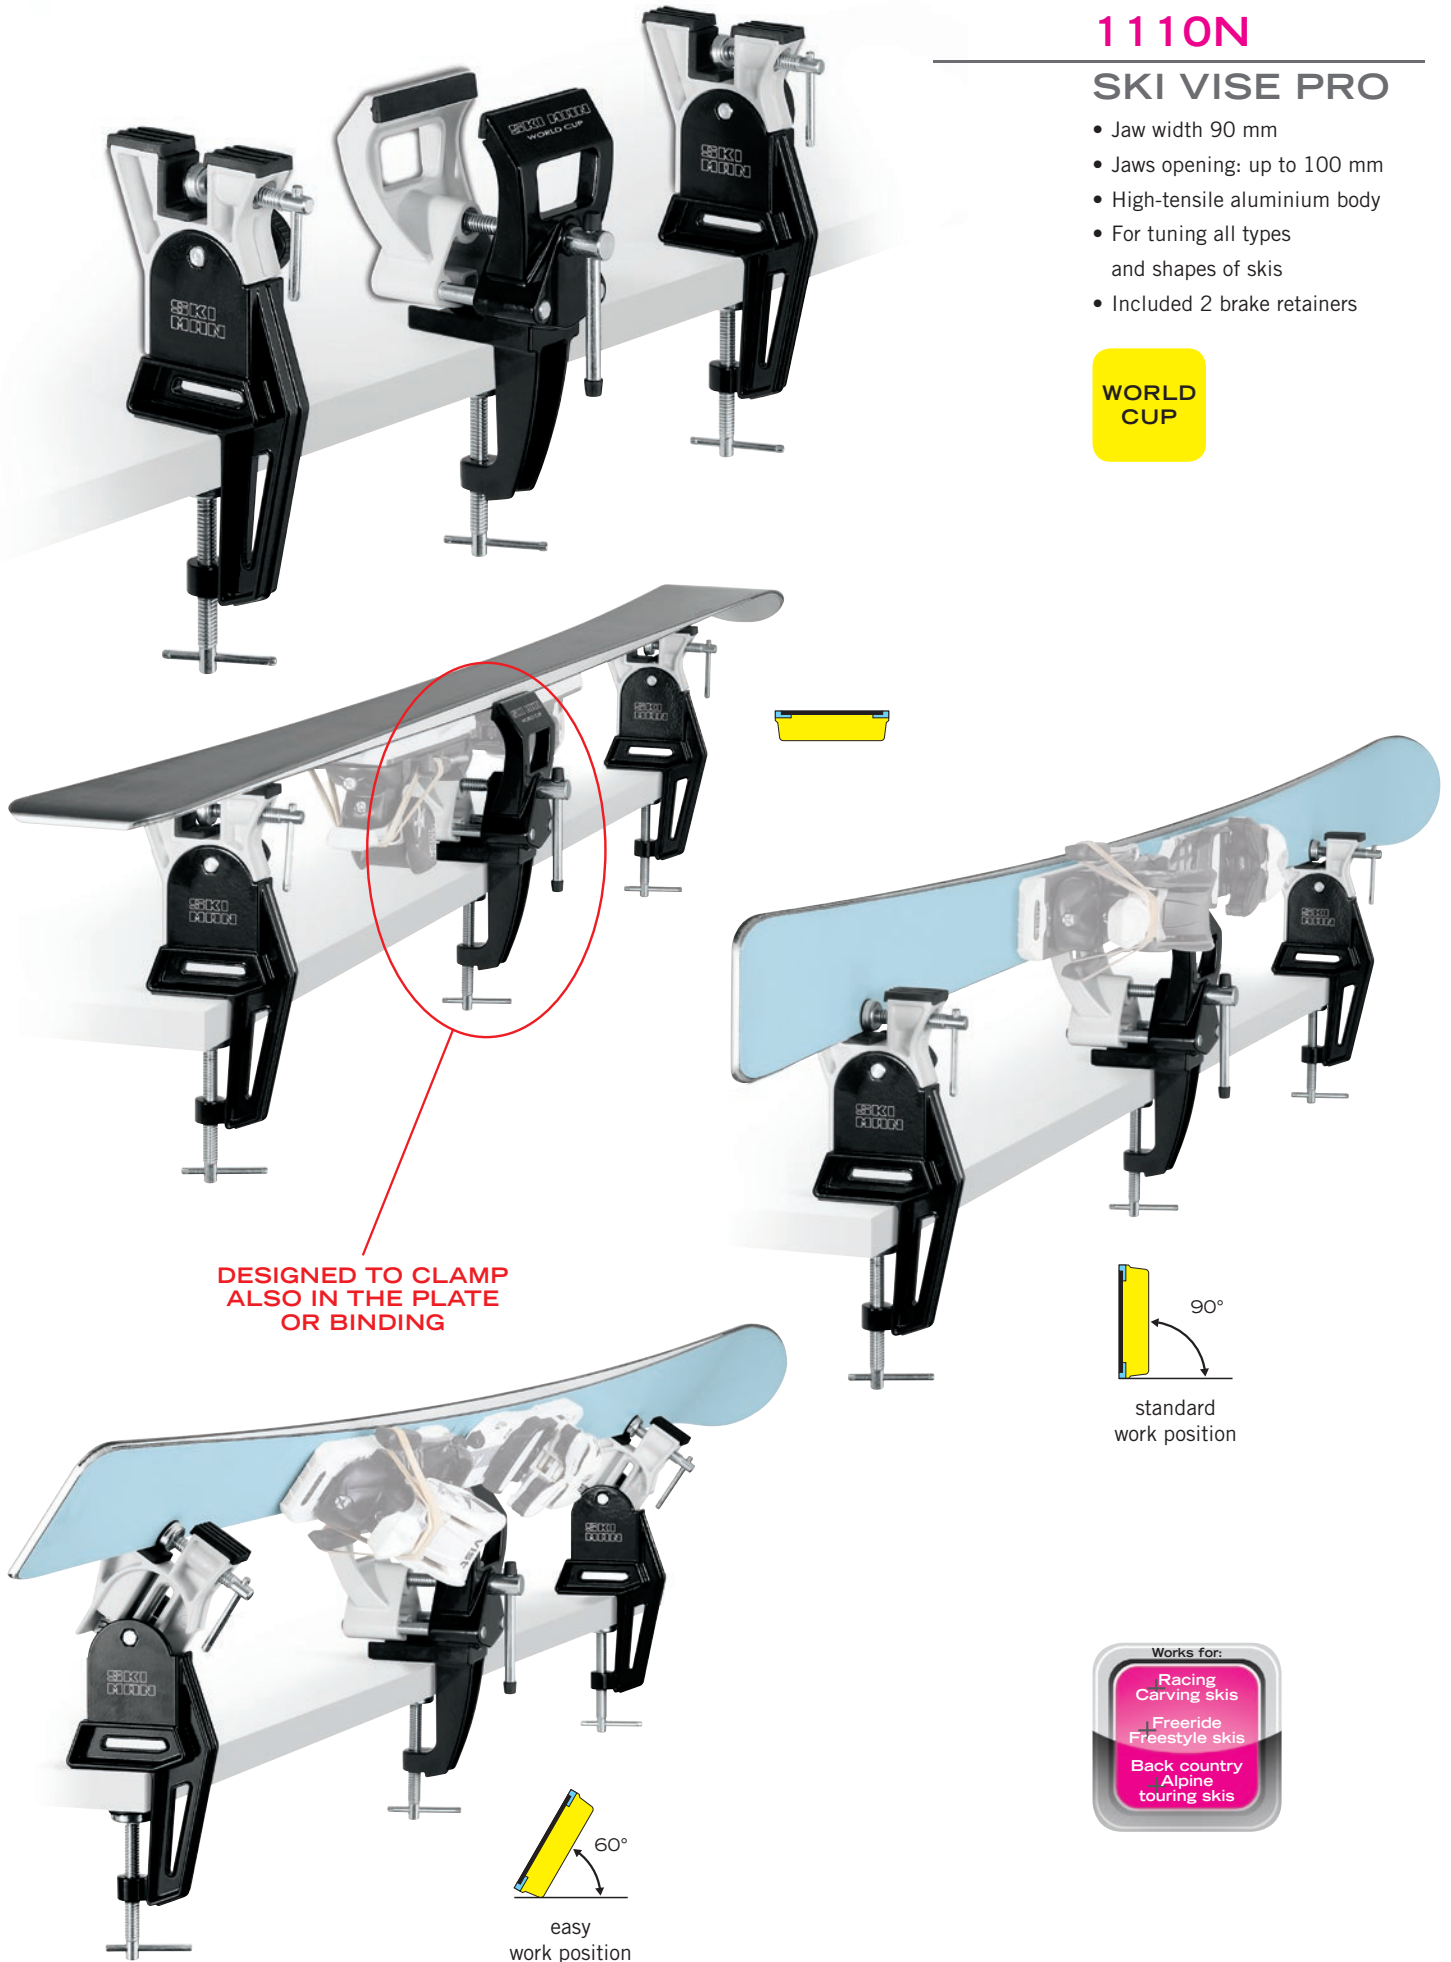

### SKI VISE PRO

- Jaw width 90 mm
- Jaws opening: up to 100 mm
- High-tensile aluminium body
- For tuning all types and shapes of skis
- Included 2 brake retainers

WORLD CUP

DESIGNED TO CLAMP  
ALSO IN THE PLATE  
OR BINDING

90°  
standard  
work position

60°  
easy  
work position

Works for:  
Racing  
Carving skis  
Freeride  
Freestyle skis  
Back country  
Alpine  
touring skis