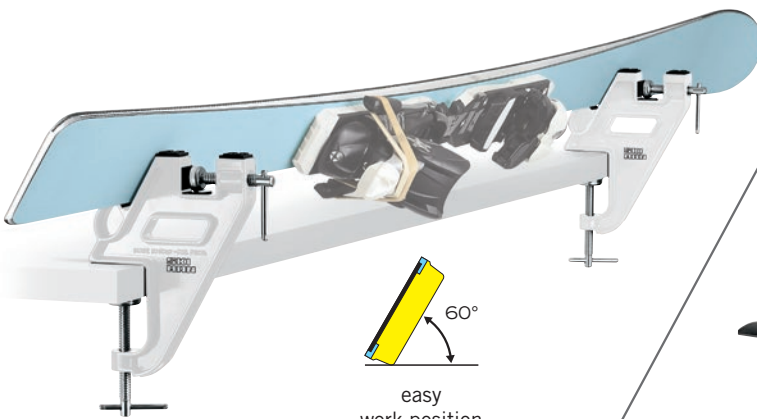

Works for:

- Racing Carving skis
- Freeride Freestyle skis
- Back country Alpine touring skis

691

## SKI VISE COMP

- Jaw width 30 mm
- Jaws opening: up to 90 mm
- High-tensile aluminium body
- Light and easy to transport
- For tuning all types and shapes of skis
- Included 2 brake retainers

SPORT ACTIVE

RACING TEAM

DESIGNED TO CLAMP ALSO IN THE PLATE OR BINDING

90°  
standard work position

60°  
easy work position

Also used with 635 (not included) for cross-country ski tuning