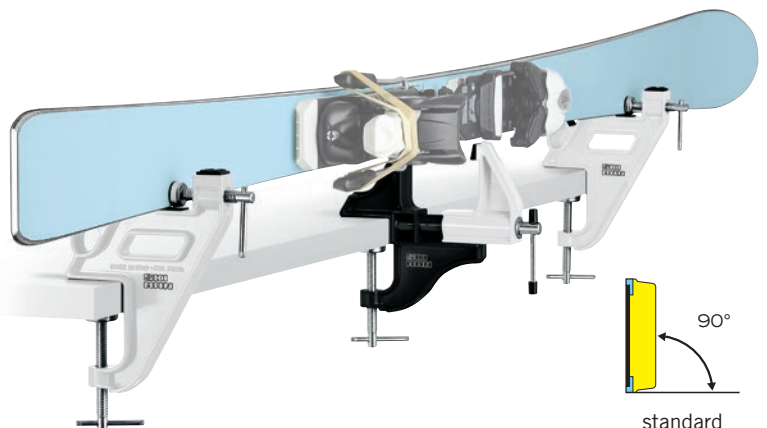

Works for:

- Racing Carving skis
- Freeride Freestyle skis
- Back country Alpine touring skis

691

## SKI VISE COMP

- Jaw width 30 mm
- Jaws opening: up to 90 mm
- High-tensile aluminium body
- Light and easy to transport
- For tuning all types and shapes of skis
- Included 2 brake retainers

SPORT ACTIVE

RACING TEAM

DESIGNED TO CLAMP ALSO IN THE PLATE OR BINDING

90°  
standard work position

60°  
easy work position

Also used with 635 (not included) for cross-country ski tuning