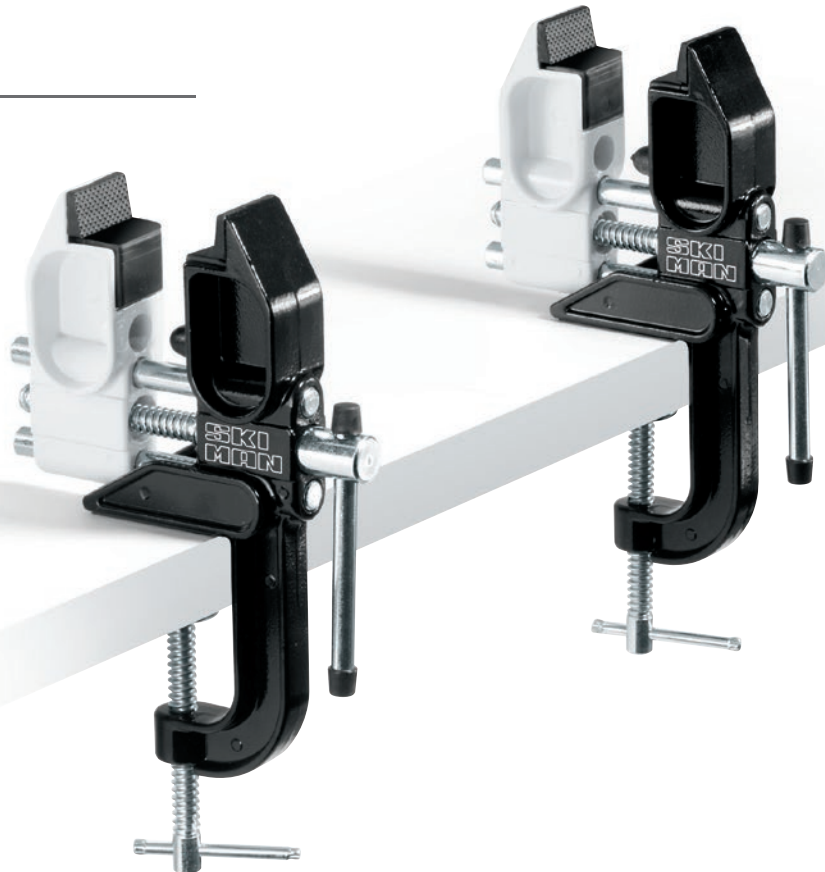

680

SKI VISE HOLDING

- Jaw width 30 mm
- Jaws opening: up to 80 mm
- High-tensile aluminium body

SPORT
ACTIVE

994

SKI VISE "XXL"

- Jaw width 70 mm
- Jaws opening: up to 155 mm
- High-tensile aluminium body

RACING
TEAM