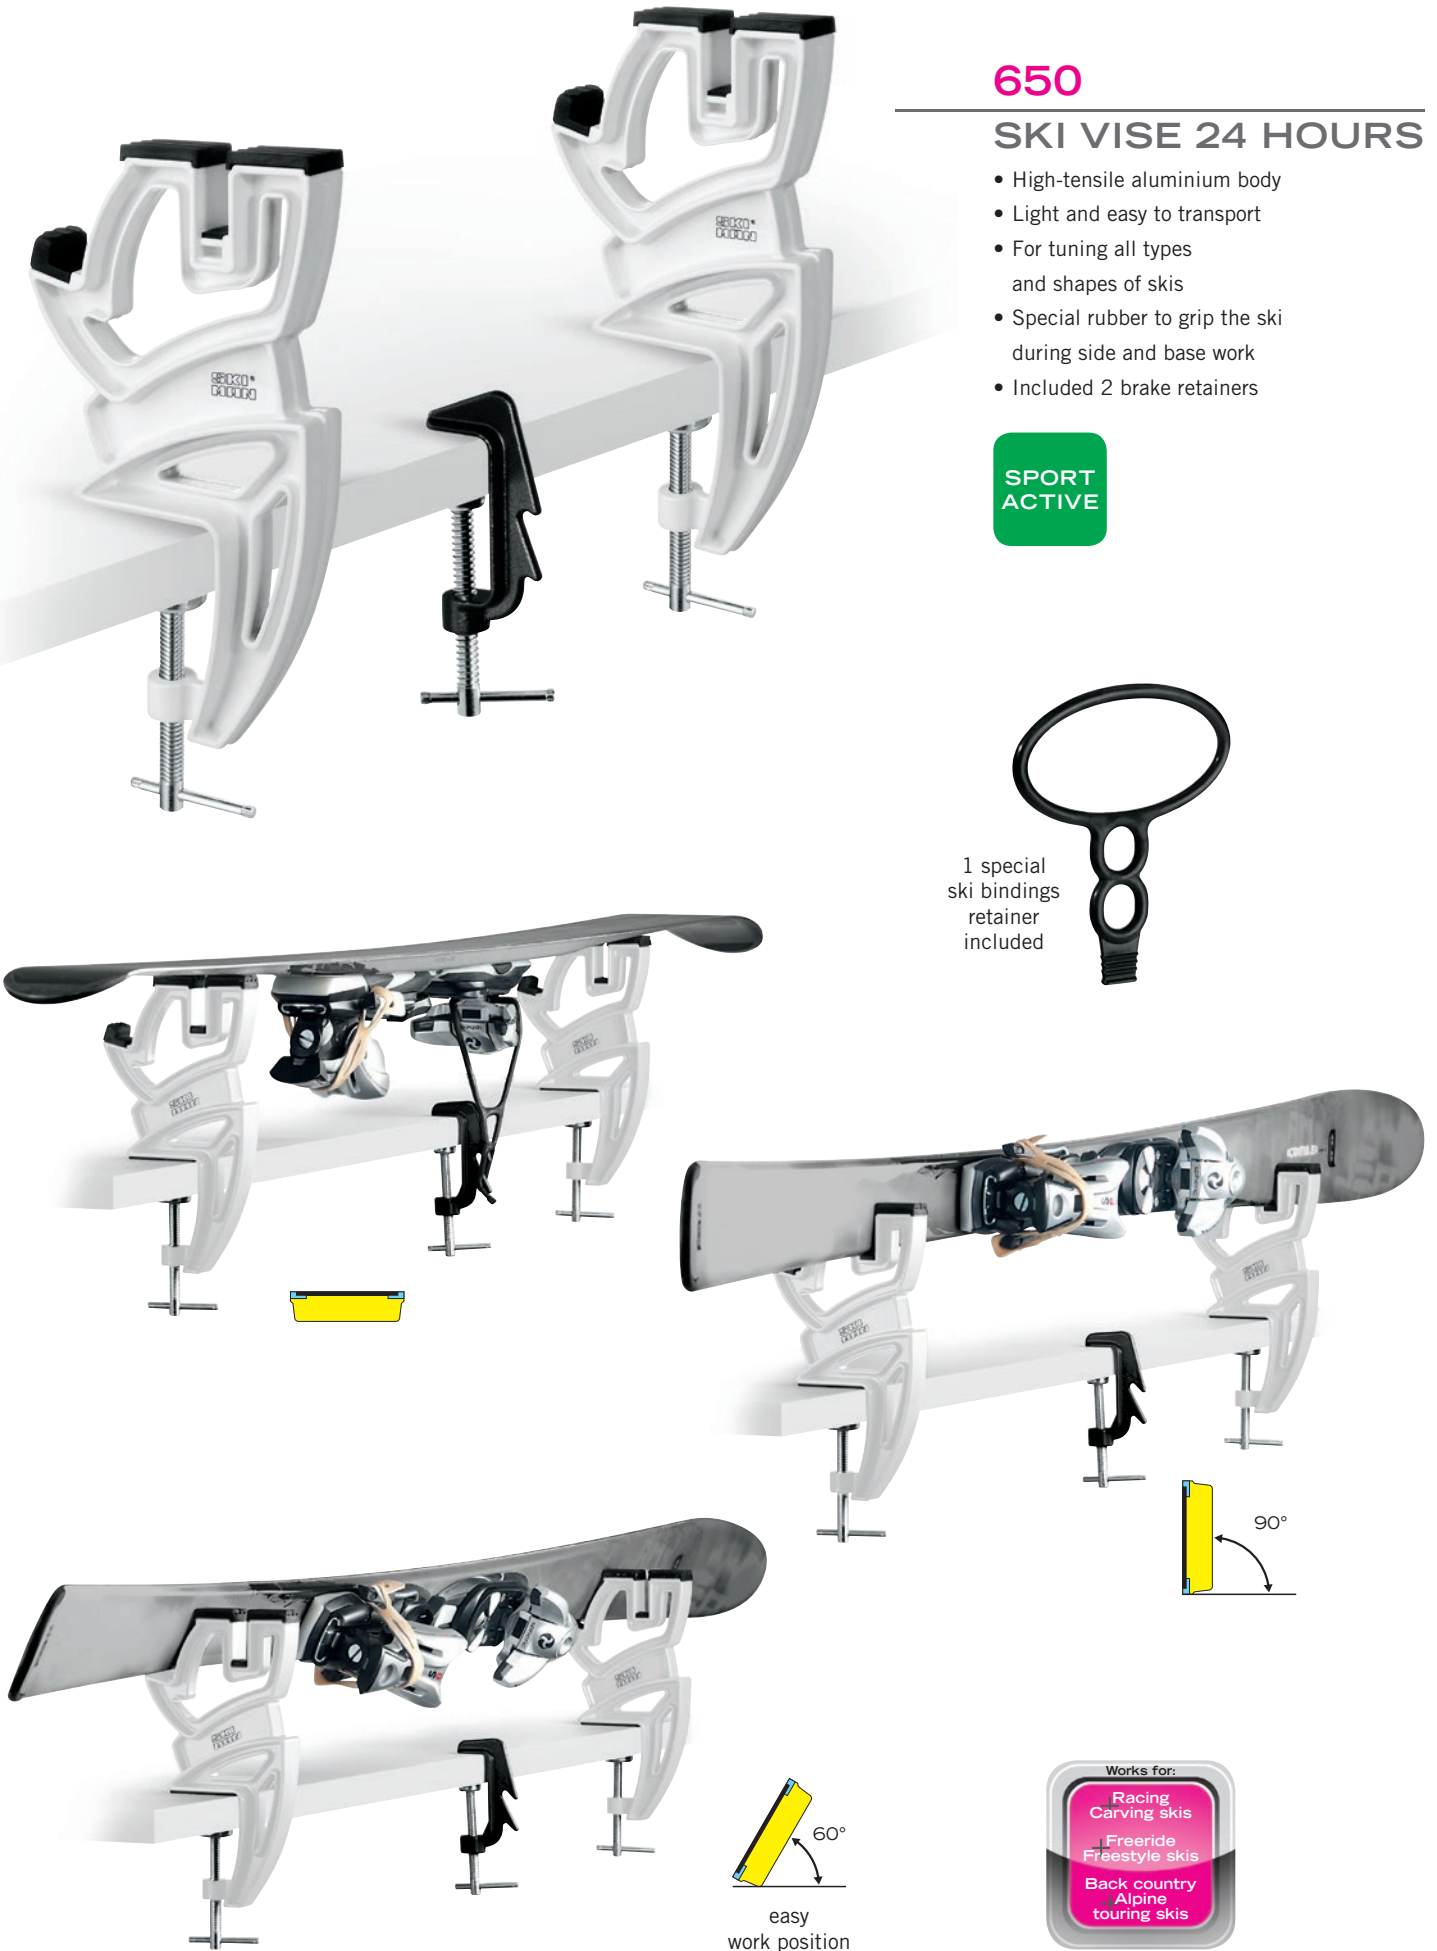

650

SKI VISE 24 HOURS

- High-tensile aluminium body
- Light and easy to transport
- For tuning all types and shapes of skis
- Special rubber to grip the ski during side and base work
- Included 2 brake retainers

SPORT ACTIVE

1 special ski bindings retainer included

Works for:

- Racing Carving skis
- Freeride Freestyle skis
- Back country Alpine touring skis