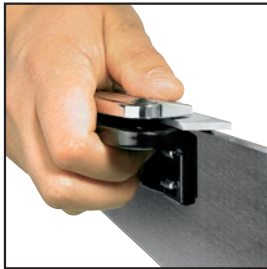

## RACING GUIDE

3030	90°
3031	89°
3032	88°
3033	87°
3034	86°

- Side edge file guide with ergonomic clamp included
- Designed to eject metal filings
- Fits any files, stones or diamonds
- For ski and snowboard

**BALL BEARINGS SYSTEM**

## RACING GUIDE PLUS

3040	90°
3041	89°
3042	88°
3043	87°
3044	86°

- Side edge file guide with clamp included
- Designed to eject metal filings
- Fits any files, stones or diamonds
- For ski and snowboard