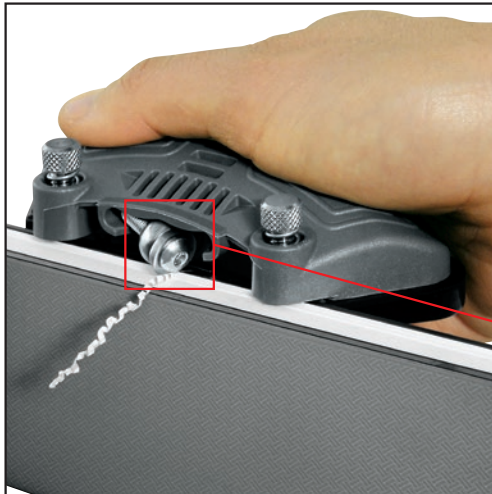

5005

SIDEWALL PRO SHARP

- Professional sidewall planer
- Easy handling, steady grip, maximum accuracy
- Best results, minimum effort
- Adjustable blade position and cutting depth
- Ball bearing system to protect the base
- Right and left hand use
- For ski and snowboard

BALL BEARINGS SYSTEM

spare parts

SPARE BLADE
STANDARD
5120

SPARE BLADE
RADIUS 3 mm
5125

SPARE BLADE
ROUND
5130