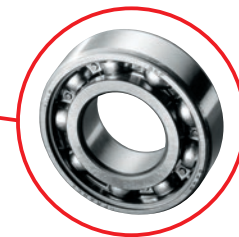

5005

SIDEWALL PRO SHARP

- Professional sidewall planer
- Easy handling, steady grip, maximum accuracy
- Best results, minimum effort
- Adjustable blade position and cutting depth
- Ball bearing system to protect the base
- Right and left hand use
- For ski and snowboard

BALL BEARINGS SYSTEM

spare parts

SPARE BLADE
STANDARD
5120

SPARE BLADE
RADIUS 3 mm
5125

SPARE BLADE
ROUND
5130