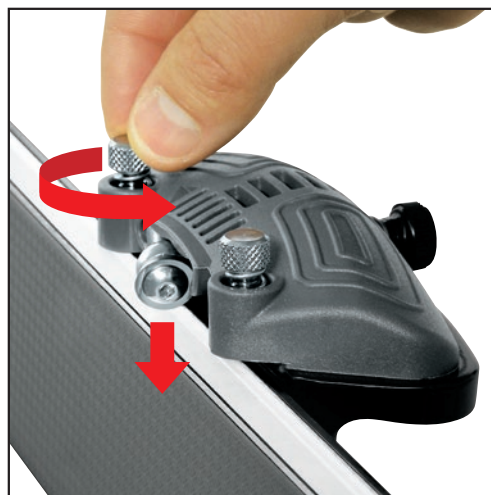

5005

SIDEWALL PRO SHARP

- Professional sidewall planer
- Easy handling, steady grip, maximum accuracy
- Best results, minimum effort
- Adjustable blade position and cutting depth
- Ball bearing system to protect the base
- Right and left hand use
- For ski and snowboard

BALL BEARINGS SYSTEM

spare parts

SPARE BLADE
STANDARD
5120

SPARE BLADE
RADIUS 3 mm
5125

SPARE BLADE
ROUND
5130