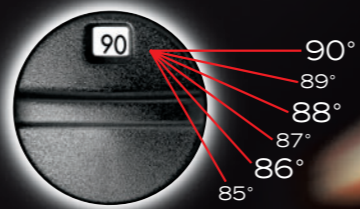

RACING
TEAM

SPORT
ACTIVE

Electric side edge sharpener
for ski & snowboard tuning

Innovative and professional design

Easy side edge angle adjusting from 90° to 85°

Fast result with minimum effort

Ergonomic handling