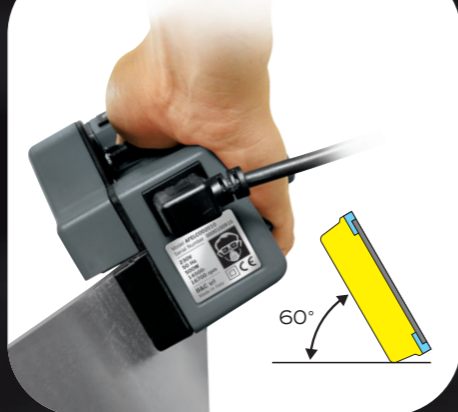

RACING
TEAM

SPORT
ACTIVE

Electric side edge sharpener
for ski & snowboard tuning

Innovative and professional design

Easy side edge angle adjusting from 90° to 85°

Fast result with minimum effort

Ergonomic handling

Standard work position

Easy work position

Easy cleaning

Fast replacement of the tape

fast ergonomic professional easy

Also included