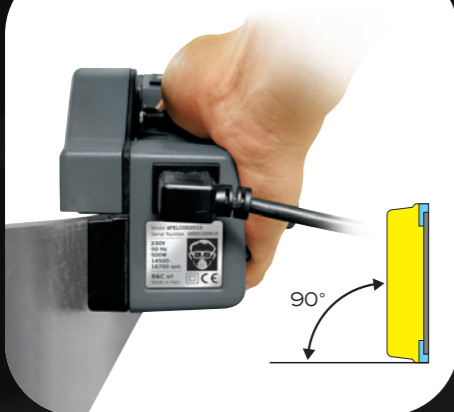

RACING
TEAM

SPORT
ACTIVE

Electric side edge sharpener
for ski & snowboard tuning

Innovative and professional design

Easy side edge angle adjusting from 90° to 85°

Fast result with minimum effort

Ergonomic handling

Standard work position

Easy work position

Easy cleaning

Fast replacement of the tape

fast ergonomic professional easy

Also included